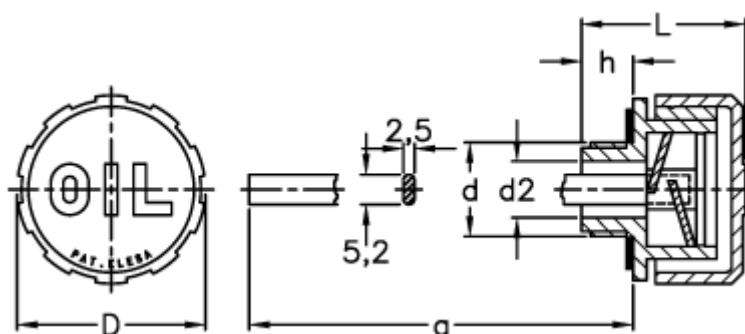

Data Sheet

Article number: 2311053946
Description: E+G Breather plug
SFP.30-16x1,5+a

Measures

a = 188
D = 31
d = M16x1,5
d2 = 10
h = 9.5
L = 29.5